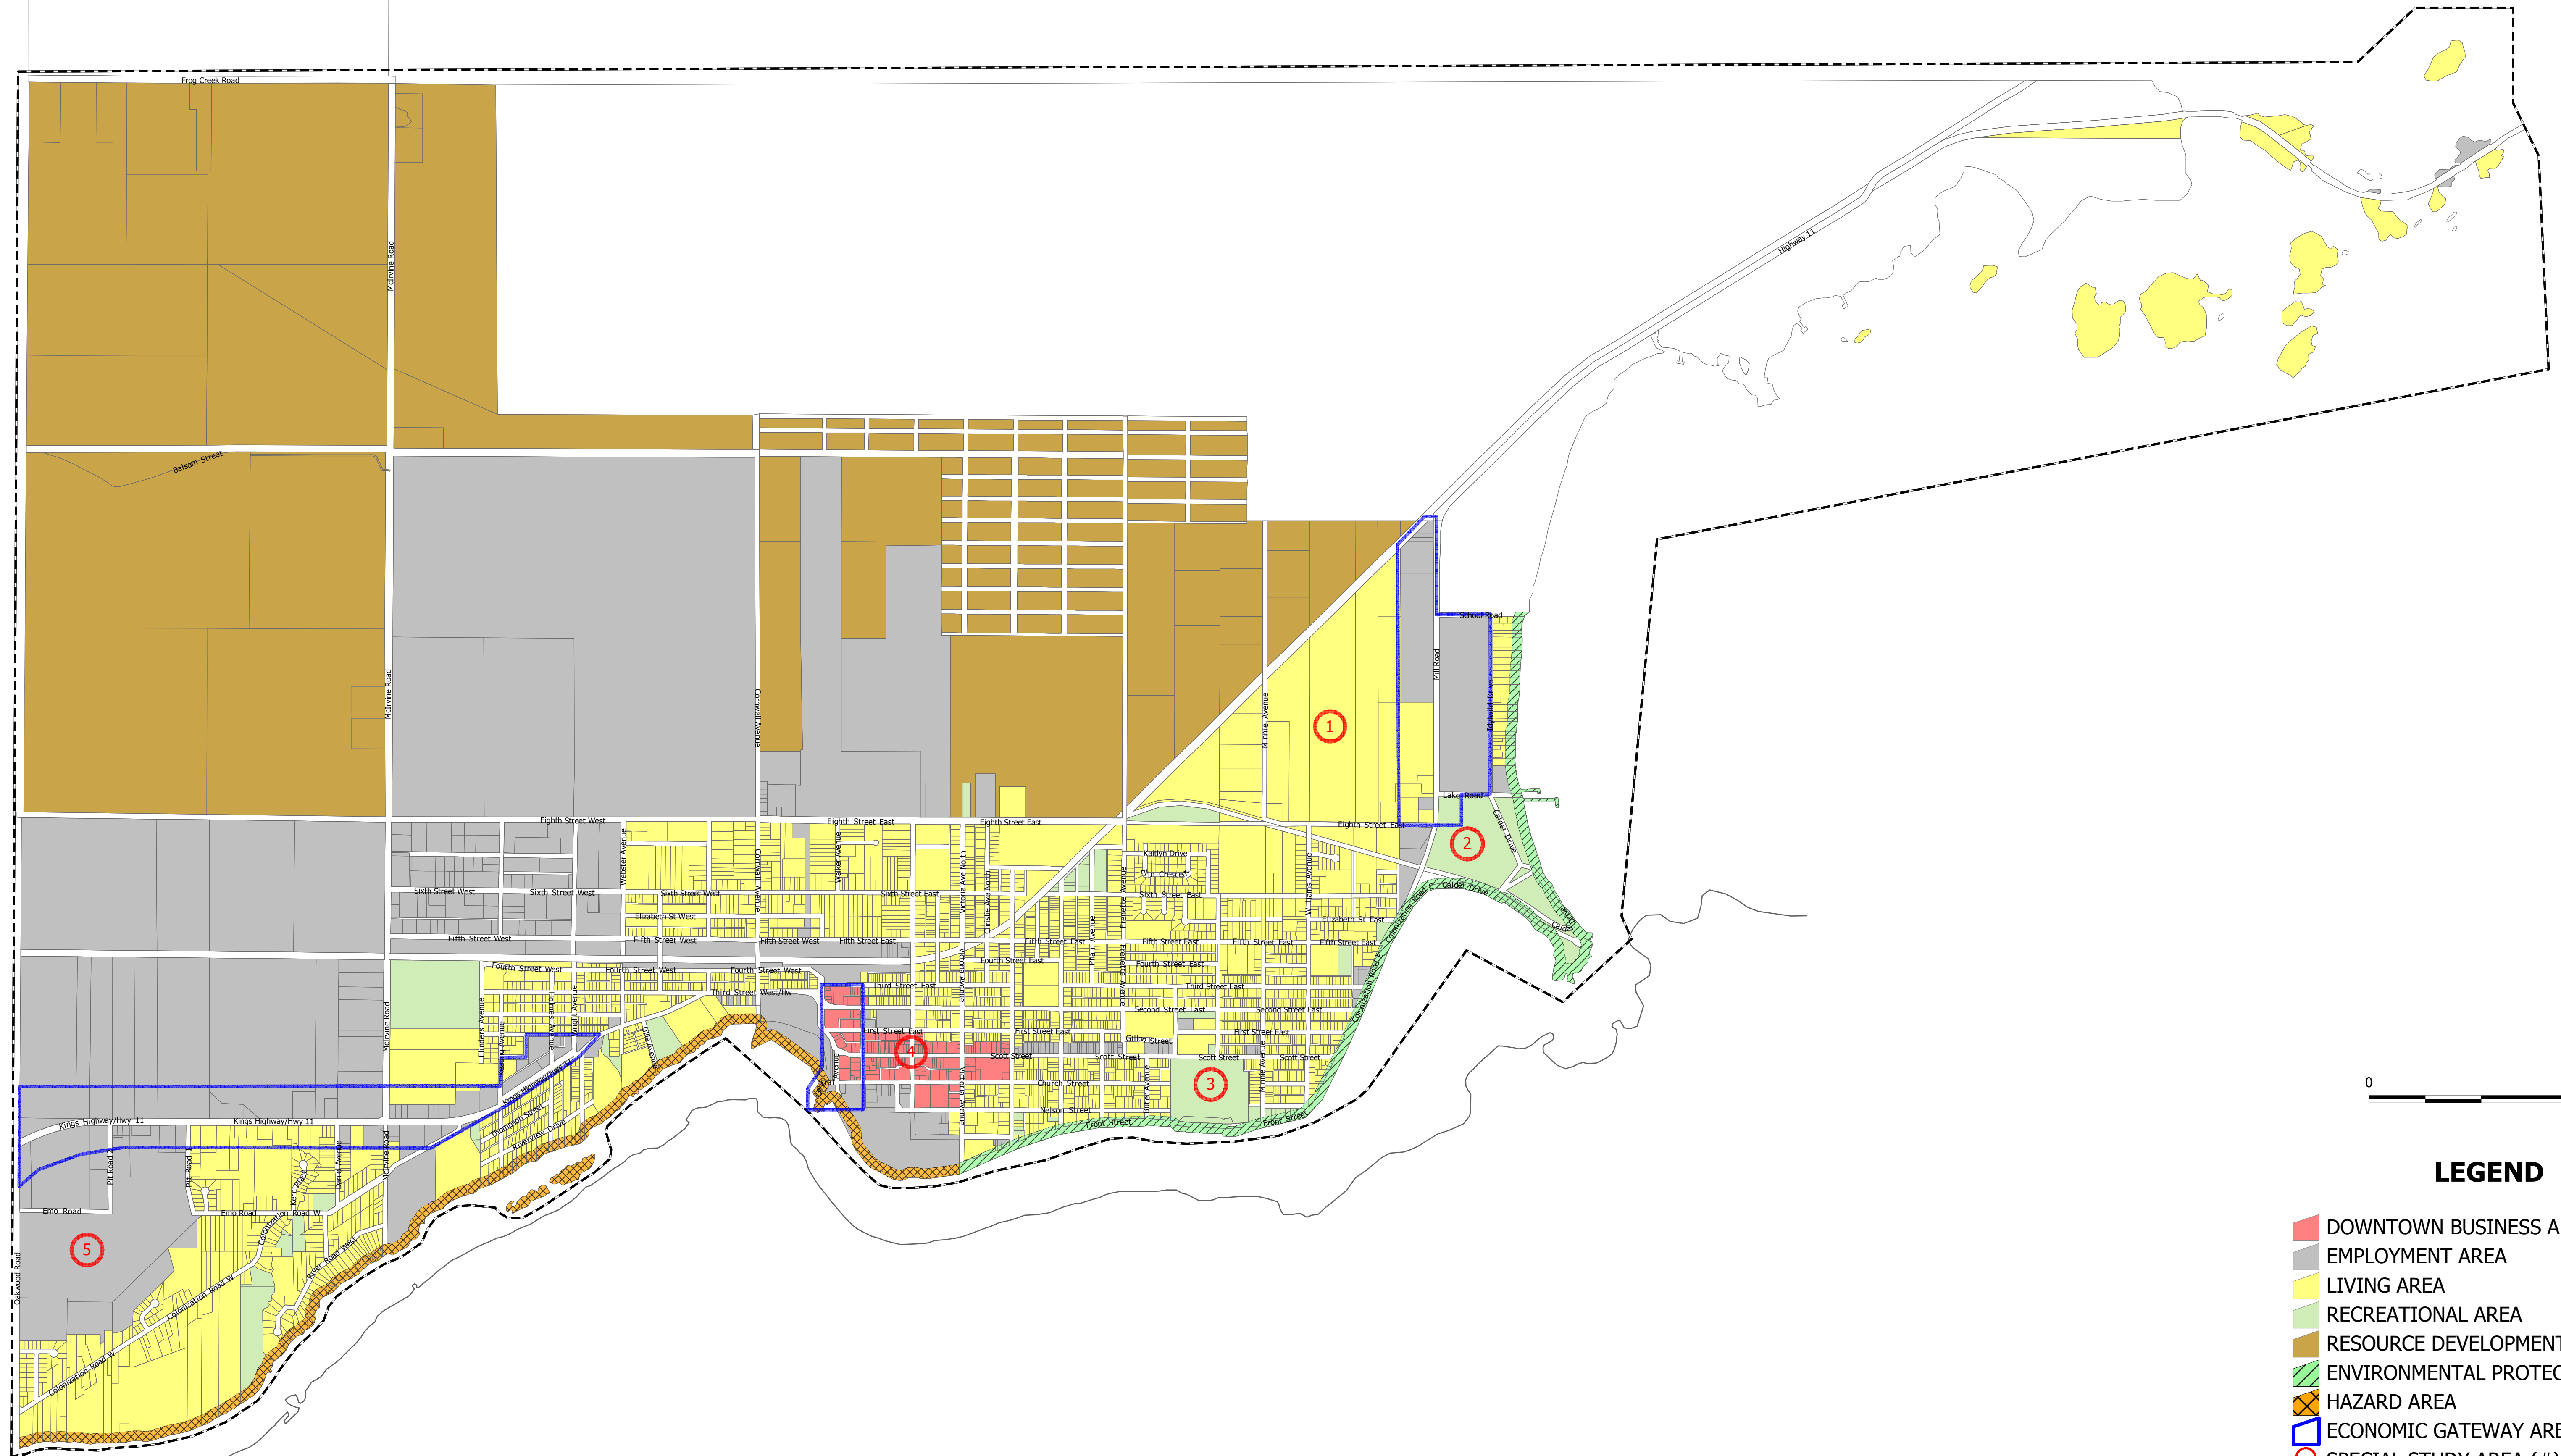

FORT FRANCES OFFICIAL PLAN SCHEDULE 'A' - LAND USE PLAN

LEGEND

- DOWNTOWN BUSINESS AREA
- EMPLOYMENT AREA
- LIVING AREA
- RECREATIONAL AREA
- RESOURCE DEVELOPMENT AREA
- ENVIRONMENTAL PROTECTION AREA
- HAZARD AREA
- ECONOMIC GATEWAY AREA
- SPECIAL STUDY AREA (#)
- MUNICIPAL BOUNDARY